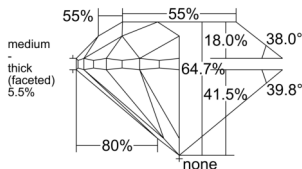

GIA®

FACSIMILE

GIA REPORT 7548340847

Verify this report at GIA.edu

GIA NATURAL DIAMOND DOSSIER®

December 31, 2025
GIA Report Number **7548340847**
Shape and Cutting Style ..... **Round Brilliant**
Measurements ..... **4.88 - 4.93 x 3.18 mm**

GRADING RESULTS

Carat Weight ..... **0.50 carat**
Color Grade ..... **D**
Clarity Grade **S11**
Cut Grade ..... **Very Good**

ADDITIONAL GRADING INFORMATION

Polish ..... **Excellent**
Symmetry ..... **Good**
Fluorescence ..... **Strong Blue**
Clarity Characteristics ..... **Crystal**
Inscription(s): **GIA 7548340847**

PROPORTIONS

GRADING SCALES

GIA COLOR SCALE

COLORLESS	D
	E
	F
	G
	H
	I
	J
NEAR COLORLESS	K
	L
FAIN	M
	N
	O
	P
VERY LIGHT	Q
	R
	S
	T
	U
	V
	W
	X
	Y
LIGHT	Z

GIA CLARITY SCALE

FLAWLESS	VERY VERY SLIGHTLY INCLUDED	VVS₁	VVS₂	VS₁	VS₂	S1₁	S1₂	I₁	I₂	I₃	
											INTERNAL FLAWLESS

GIA CUT SCALE

EXCELLENT
VERY GOOD
GOOD
FAIR
POOR