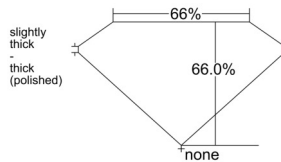

GIA®

FACSIMILE

GIA REPORT 7548342800

Verify this report at gia.edu

GIA NATURAL DIAMOND DOSSIER®

December 30, 2025
GIA Report Number 7548342800
Shape and Cutting Style ..... **Cut-Cornered Rectangular Modified Brilliant**
Measurements ..... 5.65 x 4.08 x 2.69 mm

GRADING RESULTS

Carat Weight ..... 0.53 carat
Color Grade ..... H
Clarity Grade VS1

ADDITIONAL GRADING INFORMATION

Polish ..... Excellent
Symmetry ..... Excellent
Fluorescence ..... None
Clarity Characteristics ..... Cloud, Needle, Pinpoint
Inscription(s): GIA 7548342800

PROPORTIONS

Profile not to actual proportions

GRADING SCALES

GIA COLOR SCALE		GIA CLARITY SCALE			
COLORLESS	D	VERY VERY SLIGHTLY INCLUDED	FLAWLESS		
	E		INTERNALLY FLAWLESS		
	F		VVS₁		
	G		VVS₂		
	NEAR COLORLESS	H	VERY SLIGHTLY INCLUDED	VS₁	
		I		VS₂	
		FAINT	J	SLIGHTLY INCLUDED	SI₁
			K		SI₂
	L		I₁		
	VERTICALLY LIGHT		M	INCLUDED	I₂
N			I₃		
O					
P					
LIGHT	Q				
	R				
	S				
	T				
	U				
	Z