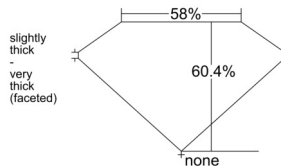

GIA®

FACSIMILE

GIA REPORT 7548357538

Verify this report at GIA.edu

GIA NATURAL DIAMOND DOSSIER®

January 01, 2026
GIA Report Number 7548357538
Shape and Cutting Style ..... Heart Brilliant
Measurements ..... 5.25 x 6.11 x 3.69 mm

GRADING RESULTS

Carat Weight ..... 0.70 carat
Color Grade ..... E
Clarity Grade VS2

ADDITIONAL GRADING INFORMATION

Polish ..... Excellent
Symmetry ..... Very Good
Fluorescence ..... None
Clarity Characteristics ..... Feather
Inscription(s): GIA 7548357538

PROPORTIONS

Profile not to actual proportions

GRADING SCALES

GIA COLOR SCALE		GIA CLARITY SCALE			
COLORLESS	D	VERY VERY SLIGHTLY INCLUDED	FLAWLESS		
	E		INTERNALLY FLAWLESS		
	F	VERY SLIGHTLY INCLUDED	VVS₁		
	G		VVS₂		
	H		VS₁		
	NEAR COLORLESS	I	SLIGHTLY INCLUDED	VS₂	
		J		SI₁	
		FAINT	K	INCLUDED	SI₂
			L		I₁
			M		I₂
N			I₃		
VERT LIGHT	O	LIGHT			
	P				
	Q				
	R				
	S				
	T				
LIGHT	U				
	V				
	W				
	X				
Y					
Z