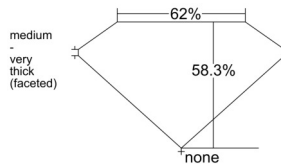

GIA®

FACSIMILE

GIA REPORT

7548365314

Verify this report at GIA.edu

GIA NATURAL DIAMOND DOSSIER®

January 02, 2026
GIA Report Number 7548365314
Shape and Cutting Style ..... Heart Brilliant
Measurements ..... 5.07 x 5.98 x 3.49 mm

GRADING RESULTS

Carat Weight ..... 0.60 carat
Color Grade ..... G
Clarity Grade VVS2

ADDITIONAL GRADING INFORMATION

Polish ..... Excellent
Symmetry ..... Very Good
Fluorescence ..... None
Clarity Characteristics ..... Cloud, Feather
Inscription(s): GIA 7548365314

PROPORTIONS

Profile not to actual proportions

GRADING SCALES

GIA COLOR SCALE		GIA CLARITY SCALE			
COLORLESS	D	VERY VERY SLIGHTLY INCLUDED	FLAWLESS		
	E		INTERNALLY FLAWLESS		
	F		VVS₁		
	NEAR COLORLESS	G	VERY SLIGHTLY INCLUDED	VVS₂	
		H		VS₁	
		FANT	I	SLIGHTLY INCLUDED	VS₂
			J		SI₁
	LIGHT	K	INCLUDED	SI₂	
		L		I₁	
		M		I₂	
N		NOT GRADED	I₃		
O					
P					
Q					
R					
S					
T					
U					
V					
W					
X					
Y					
Z