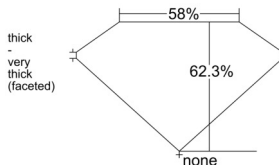

GIA®

FACSIMILE

GIA REPORT 7548365515

Verify this report at GIA.edu

GIA NATURAL DIAMOND DOSSIER®

January 01, 2026
GIA Report Number 7548365515
Shape and Cutting Style ..... Heart Brilliant
Measurements ..... 5.45 x 6.40 x 3.98 mm

GRADING RESULTS

Carat Weight ..... 0.80 carat
Color Grade ..... E
Clarity Grade SI1

ADDITIONAL GRADING INFORMATION

Polish ..... Excellent
Symmetry ..... Excellent
Fluorescence ..... None
Clarity Characteristics ..... Crystal, Feather
Inscription(s): GIA 7548365515

PROPORTIONS

Profile not to actual proportions

GRADING SCALES

GIA COLOR SCALE		GIA CLARITY SCALE			
COLORLESS	D	VERY VERY SLIGHTLY INCLUDED	FLAWLESS		
	E		INTERNALLY FLAWLESS		
	F	VERY SLIGHTLY INCLUDED	VVS₁		
	G		VVS₂		
	H		VS₁		
	NEAR COLORLESS	I	SLIGHTLY INCLUDED	VS₂	
		J		SI₁	
		FAINT	K	INCLUDED	SI₂
			L		I₁
			M		I₂
VERT LIGHT	N	NOT GRADED	I₃		
	O				
	P				
	Q				
	R				
	S				
LIGHT	T				
	U				
	V				
	W				
	X				
Y					
Z