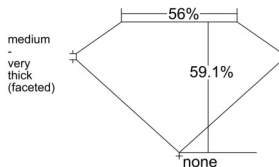

GIA®

FACSIMILE

GIA REPORT 7548428538

Verify this report at GIA.edu

GIA NATURAL DIAMOND DOSSIER®

January 12, 2026
GIA Report Number 7548428538
Shape and Cutting Style ..... Heart Brilliant
Measurements ..... 5.79 x 6.78 x 4.01 mm

GRADING RESULTS

Carat Weight ..... 0.94 carat
Color Grade ..... F
Clarity Grade VS2

ADDITIONAL GRADING INFORMATION

Polish ..... Excellent
Symmetry ..... Excellent
Fluorescence ..... Faint
Clarity Characteristics ..... Crystal
Inscription(s): GIA 7548428538

PROPORTIONS

Profile not to actual proportions

GRADING SCALES

GIA COLOR SCALE		GIA CLARITY SCALE			
COLORLESS	D	VERY VERY SLIGHTLY INCLUDED	FLAWLESS		
	E		INTERNALLY FLAWLESS		
	F	VERY SLIGHTLY INCLUDED	VVS₁		
	G		VVS₂		
	H		VS₁		
	NEAR COLORLESS	I	SLIGHTLY INCLUDED	VS₂	
		J		SI₁	
		FAINT	K	INCLUDED	SI₂
			L		I₁
			M		I₂
VERT LIGHT	N	LIGHT	I₃		
	O				
	P				
	Q				
	R				
	S				
	T