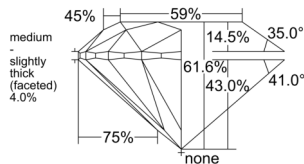

GIA®

FACSIMILE

GIA REPORT

7548430333

Verify this report at GIA.edu

GIA NATURAL DIAMOND DOSSIER®

January 13, 2026
GIA Report Number 7548430333
Shape and Cutting Style ..... Round Brilliant
Measurements ..... 4.00 - 4.03 x 2.47 mm

GRADING RESULTS

Carat Weight ..... 0.24 carat
Color Grade ..... D
Clarity Grade S11
Cut Grade ..... Excellent

ADDITIONAL GRADING INFORMATION

Polish ..... Excellent
Symmetry ..... Excellent
Fluorescence ..... None
Clarity Characteristics ..... Crystal
Inscription(s): GIA 7548430333

PROPORTIONS

Profile to actual proportions