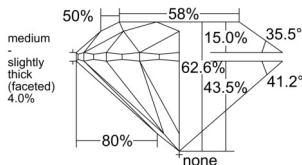

GIA®

FACSIMILE

GIA REPORT 7548435872

Verify this report at GIA.edu

GIA NATURAL DIAMOND DOSSIER®

January 13, 2026
GIA Report Number 7548435872
Shape and Cutting Style ..... Round Brilliant
Measurements ..... 5.24 - 5.28 x 3.29 mm

GRADING RESULTS

Carat Weight ..... 0.56 carat
Color Grade ..... G
Clarity Grade VS1
Cut Grade ..... Excellent

ADDITIONAL GRADING INFORMATION

Polish ..... Excellent
Symmetry ..... Excellent
Fluorescence ..... None
Clarity Characteristics ..... Cloud, Crystal, Pinpoint
Inscription(s): GIA 7548435872

PROPORTIONS

GRADING SCALES

GIA COLOR SCALE

COLORLESS	D
	E
	F
	G
	H
	I
	J
NEAR COLORLESS	K
	L
FAIN	M
	N
	O
	P
VERY LIGHT	Q
	R
	S
	T
	U
	V
	W
	X
	Y
LIGHT	Z

GIA CLARITY SCALE

FLAWLESS	VERY VERY SLIGHTLY INCLUDED	VS₁	VS₂	VS₁	VS₂	SL₁	SL₂	I₁	I₂	I₃		
											FLAWLESS	INTERNALLY FLAWLESS

GIA CUT SCALE

EXCELLENT
VERY GOOD
GOOD
FAIR
POOR