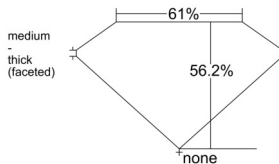

GIA®

FACSIMILE

GIA REPORT 7548446789

Verify this report at GIA.edu

GIA NATURAL DIAMOND DOSSIER®

January 16, 2026
GIA Report Number **7548446789**
Shape and Cutting Style ..... **Heart Brilliant**
Measurements ..... **4.49 x 5.20 x 2.92 mm**

GRADING RESULTS

Carat Weight ..... **0.40 carat**
Color Grade ..... **J**
Clarity Grade **VS1**

ADDITIONAL GRADING INFORMATION

Polish ..... **Excellent**
Symmetry ..... **Very Good**
Fluorescence ..... **None**
Clarity Characteristics ..... **Crystal**
Inscription(s): **GIA 7548446789**

PROPORTIONS

Profile not to actual proportions

GRADING SCALES

GIA COLOR SCALE		GIA CLARITY SCALE			
COLORLESS	D	VERY VERY SLIGHTLY INCLUDED	FLAWLESS		
	E		INTERNALLY FLAWLESS		
	F		VS₁		
	NEAR COLORLESS	G	VERY SLIGHTLY INCLUDED	VS₂	
		H		VS₁	
		FANT	I	SLIGHTLY INCLUDED	VS₂
			J		SI₁
	LIGHT	K	INCLUDED	SI₂	
		L		I₁	
		M	I₂	I₂	
N		I₃		I₃	
O					
P					
Q					
R					
S					
T					
U					
V					
W					
X					
Y					
Z