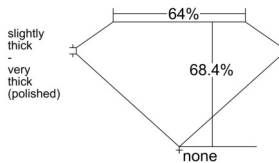

GIA®

FACSIMILE

GIA REPORT 7548447745

Verify this report at GIA.edu

GIA NATURAL DIAMOND DOSSIER®

January 14, 2026
GIA Report Number 7548447745
Shape and Cutting Style ..... Square Emerald Cut
Measurements ..... 4.87 x 4.82 x 3.30 mm

GRADING RESULTS

Carat Weight ..... 0.71 carat
Color Grade ..... H
Clarity Grade VS1

ADDITIONAL GRADING INFORMATION

Polish ..... Excellent
Symmetry ..... Excellent
Fluorescence ..... Faint
Clarity Characteristics ..... Crystal, Pinpoint
Inscription(s): GIA 7548447745

PROPORTIONS

Profile not to actual proportions

GRADING SCALES

GIA COLOR SCALE		GIA CLARITY SCALE			
COLORLESS	D	VERY VERY SLIGHTLY INCLUDED	FLAWLESS		
	E		INTERNALLY FLAWLESS		
	F	VERY SLIGHTLY INCLUDED	VVS₁		
	G		VVS₂		
	H		VS₁		
	NEAR COLORLESS	I	SLIGHTLY INCLUDED	VS₂	
		J		SI₁	
		FAINT	K	INCLUDED	SI₂
			L		I₁
			M		I₂
VERT LIGHT	N	LIGHT	I₃		
	O				
	P				
	Q				
	R				
	S				
	T