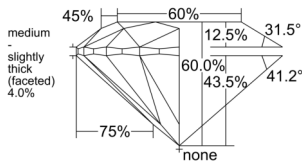

GIA®

FACSIMILE

GIA REPORT

7548477860

Verify this report at GIA.edu

GIA NATURAL DIAMOND DOSSIER®

January 20, 2026
GIA Report Number 7548477860
Shape and Cutting Style ..... Round Brilliant
Measurements ..... 5.72 - 5.76 x 3.45 mm

GRADING RESULTS

Carat Weight ..... 0.70 carat
Color Grade ..... F
Clarity Grade VS1
Cut Grade ..... Excellent

ADDITIONAL GRADING INFORMATION

Polish ..... Excellent
Symmetry ..... Excellent
Fluorescence ..... None
Clarity Characteristics..... Feather, Pinpoint, Cloud, Indented
Natural

Inscription(s): GIA 7548477860

PROPORTIONS

Profile to actual proportions

GRADING SCALES

GIA COLOR SCALE

COLORLESS	D
	E
	F
	G
	H
	I
	J
NEAR COLORLESS	K
	L
	M
	N
	O
	P
	Q
	R
	S
	T
	U
	V
	W
	X
	Y
	Z

GIA CLARITY SCALE

FLAWLESS	INTERNAL FLAWLESS	
		FLAWLESS
VERY VERY SLIGHTLY INCLUDED	VVS₁	
	VVS₂	
VERY SLIGHTLY INCLUDED	VS₁	
	VS₂	
SLIGHTLY INCLUDED	SI₁	
	SI₂	
INCLUDED	I₁	
	I₂	
	I₃	

GIA CUT SCALE

EXCELLENT
VERY GOOD
GOOD
FAIR
POOR