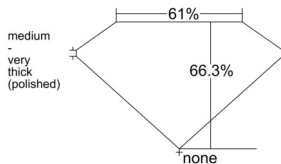

GIA®

FACSIMILE

GIA REPORT 7548478800

Verify this report at GIA.edu

GIA NATURAL DIAMOND DOSSIER®

January 20, 2026
GIA Report Number **7548478800**
Shape and Cutting Style ..... **Cut-Cornered Rectangular Modified Brilliant**
Measurements ..... **5.43 x 4.30 x 2.85 mm**

GRADING RESULTS

Carat Weight ..... **0.60 carat**
Color Grade ..... **E**
Clarity Grade **VS1**

ADDITIONAL GRADING INFORMATION

Polish ..... **Excellent**
Symmetry ..... **Very Good**
Fluorescence ..... **None**
Clarity Characteristics..... **Crystal, Cloud, Needle, Pinpoint**
Inscription(s): **GIA 7548478800**

PROPORTIONS

Profile not to actual proportions

GRADING SCALES

GIA COLOR SCALE		GIA CLARITY SCALE	
COLORLESS	D	VERY VERY SLIGHTLY INCLUDED	FLAWLESS
	E		INTERNALLY FLAWLESS
	F		VVS₁
	G		VVS₂
	H		VS₁
	I		VS₂
	J		SI₁
	K		SI₂
	L		I₁
	M		I₂
NEAR COLORLESS	N	SLIGHTLY INCLUDED	I₃
	O		
	P		
	Q		
FAINT	R		
	S		
	T		
	U		
VERT LIGHT	V		
	W		
	X		
	Y		
LIGHT	Z