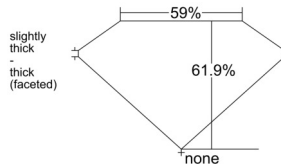

GIA®

FACSIMILE

GIA REPORT

7548481063

Verify this report at GIA.edu

GIA NATURAL DIAMOND DOSSIER®

January 21, 2026

GIA Report Number 7548481063

Shape and Cutting Style ..... Pear Brilliant

Measurements ..... 6.94 x 4.49 x 2.78 mm

GRADING RESULTS

Carat Weight ..... 0.50 carat

Color Grade ..... F

Clarity Grade VS1

ADDITIONAL GRADING INFORMATION

Polish ..... Excellent

Symmetry ..... Excellent

Fluorescence ..... None

Clarity Characteristics ..... Crystal, Feather, Pinpoint

Inscription(s): GIA 7548481063

PROPORTIONS

Profile not to actual proportions

GRADING SCALES

GIA COLOR SCALE		GIA CLARITY SCALE			
COLORLESS	D	VERY VERY SLIGHTLY INCLUDED	FLAWLESS		
	E		INTERNALLY FLAWLESS		
	F	VERY SLIGHTLY INCLUDED	VS₁		
	G		VS₂		
	H		VS₁		
	NEAR COLORLESS	I	SLIGHTLY INCLUDED	SI₁	
		J		SI₂	
		FAINT	K	INCLUDED	I₁
			L		I₂
			M		I₃
VERT LIGHT	N				
	O				
	P				
	Q				
	R				
	S				
	T				
LIGHT	U				
	V				
	W				
	X				
Y					
Z