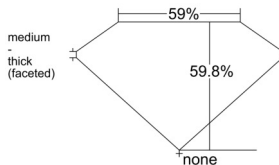

GIA®

FACSIMILE

GIA REPORT 7548500931

Verify this report at GIA.edu

GIA NATURAL DIAMOND DOSSIER®

January 22, 2026
GIA Report Number 7548500931
Shape and Cutting Style ..... Marquise Brilliant
Measurements ..... 8.26 x 3.91 x 2.34 mm

GRADING RESULTS

Carat Weight ..... 0.43 carat
Color Grade I
Clarity Grade VVS1

ADDITIONAL GRADING INFORMATION

Polish ..... Excellent
Symmetry ..... Excellent
Fluorescence ..... None
Clarity Characteristics ..... Pinpoint, Cavity
Inscription(s): GIA 7548500931

PROPORTIONS

Profile not to actual proportions

GRADING SCALES

GIA COLOR SCALE		GIA CLARITY SCALE	
COLORLESS	D	VERY VERY SLIGHTLY INCLUDED	FLAWLESS
	E		INTERNALLY FLAWLESS
	F		VVS₁
	G		VVS₂
	H		VS₁
	I		VS₂
	J		SI₁
	K		SI₂
	L		I₁
	M		I₂
NEAR COLORLESS	N	SLIGHTLY INCLUDED	I₃
	O		
	P		
	Q		
FAINT	R		
	S		
	T		
	U		
VERT LIGHT	V		
	W		
	X		
	Y		
LIGHT	Z