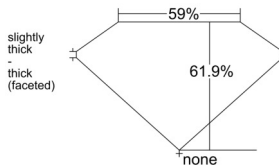

GIA®

FACSIMILE

GIA REPORT 7548533106

Verify this report at GIA.edu

GIA NATURAL DIAMOND DOSSIER®

February 06, 2026
GIA Report Number 7548533106
Shape and Cutting Style ..... Pear Brilliant
Measurements ..... 6.79 x 4.53 x 2.81 mm

GRADING RESULTS

Carat Weight ..... 0.51 carat
Color Grade ..... D
Clarity Grade VS2

ADDITIONAL GRADING INFORMATION

Polish ..... Excellent
Symmetry ..... Very Good
Fluorescence ..... None
Clarity Characteristics ..... Cloud, Crystal
Inscription(s): GIA 7548533106

PROPORTIONS

Profile not to actual proportions

GRADING SCALES

GIA COLOR SCALE		GIA CLARITY SCALE			
COLORLESS	D	VERY VERY SLIGHTLY INCLUDED	FLAWLESS		
	E		INTERNALLY FLAWLESS		
	F	VERY SLIGHTLY INCLUDED	VVS₁		
	G		VVS₂		
	H		VS₁		
	NEAR COLORLESS	I	SLIGHTLY INCLUDED	VS₂	
		J		SI₁	
		FAINT	K	INCLUDED	SI₂
			L		I₁
			M		I₂
N			I₃		
VERT LIGHT	O	LIGHT			
	P				
	Q				
	R				
	S				
	T				
LIGHT	U				
	V				
	W				
	X				
Y					
Z