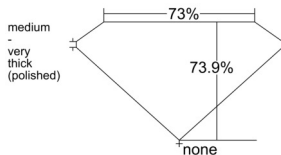

GIA®

FACSIMILE

GIA REPORT 7548538761

Verify this report at GIA.edu

GIA NATURAL DIAMOND DOSSIER®

January 30, 2026
GIA Report Number 7548538761
Shape and Cutting Style ..... Square Modified Brilliant
Measurements ..... 4.86 x 4.85 x 3.59 mm

GRADING RESULTS

Carat Weight ..... 0.70 carat
Color Grade ..... E
Clarity Grade VS2

ADDITIONAL GRADING INFORMATION

Polish ..... Very Good
Symmetry ..... Good
Fluorescence ..... None
Clarity Characteristics ..... Crystal, Feather
Inscription(s): GIA 7548538761

PROPORTIONS

Profile not to actual proportions

GRADING SCALES

GIA COLOR SCALE		GIA CLARITY SCALE			
COLORLESS	D	VERY VERY SLIGHTLY INCLUDED	FLAWLESS		
	E		INTERNALLY FLAWLESS		
	F		VVS₁		
	NEAR COLORLESS	G	VERY SLIGHTLY INCLUDED	VVS₂	
		H		VS₁	
		FAINT	I	SLIGHTLY INCLUDED	VS₂
			J		SI₁
			K		SI₂
	LIGHT	L	INCLUDED	I₁	
		M		I₂	
N		INCLUDED	I₃		
O					
P					
Q					
R					
S					
T					
U					
V					
W					
X					
Y					
Z