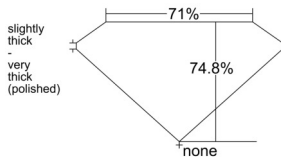

GIA®

FACSIMILE

GIA REPORT 7548548035

Verify this report at GIA.edu

GIA NATURAL DIAMOND DOSSIER®

January 30, 2026
GIA Report Number 7548548035
Shape and Cutting Style ..... Square Modified Brilliant
Measurements ..... 5.17 x 5.14 x 3.85 mm

GRADING RESULTS

Carat Weight ..... 0.90 carat
Color Grade I
Clarity Grade VS1

ADDITIONAL GRADING INFORMATION

Polish ..... Excellent
Symmetry ..... Very Good
Fluorescence ..... Faint
Clarity Characteristics ..... Feather, Pinpoint
Inscription(s): GIA 7548548035

PROPORTIONS

Profile not to actual proportions

GRADING SCALES

GIA COLOR SCALE		GIA CLARITY SCALE			
COLORLESS	D	VERY VERY SLIGHTLY INCLUDED	FLAWLESS		
	E		INTERNALLY FLAWLESS		
	F	VERY SLIGHTLY INCLUDED	VVS₁		
	G		VVS₂		
	H		VS₁		
	NEAR COLORLESS	I	SLIGHTLY INCLUDED	VS₂	
		J		SI₁	
		FAINT	K	INCLUDED	SI₂
			L		I₁
			M		I₂
VERT LIGHT	N	LIGHT	I₃		
	O				
	P				
	Q				
	R