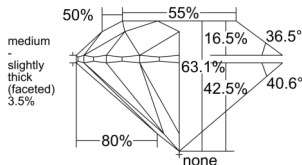

GIA®

FACSIMILE

GIA REPORT 7548572289

Verify this report at gia.edu

GIA NATURAL DIAMOND DOSSIER®

February 03, 2026
GIA Report Number 7548572289
Shape and Cutting Style ..... Round Brilliant
Measurements ..... 5.62 - 5.65 x 3.56 mm

GRADING RESULTS

Carat Weight ..... 0.70 carat
Color Grade ..... G
Clarity Grade VS1
Cut Grade ..... Excellent

ADDITIONAL GRADING INFORMATION

Polish ..... Excellent
Symmetry ..... Excellent
Fluorescence ..... None
Clarity Characteristics.. Crystal, Cloud, Feather, Indented Natural
Inscription(s): GIA 7548572289

PROPORTIONS

Profile to actual proportions