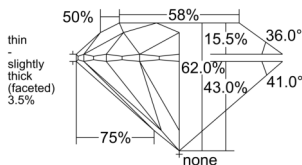

GIA®

FACSIMILE

GIA REPORT 7548585704

Verify this report at GIA.edu

GIA NATURAL DIAMOND DOSSIER®

February 05, 2026
GIA Report Number 7548585704
Shape and Cutting Style ..... Round Brilliant
Measurements ..... 4.76 - 4.79 x 2.96 mm

GRADING RESULTS

Carat Weight ..... 0.41 carat
Color Grade ..... G
Clarity Grade VVS2
Cut Grade ..... Excellent

ADDITIONAL GRADING INFORMATION

Polish ..... Excellent
Symmetry ..... Excellent
Fluorescence ..... None
Clarity Characteristics ..... Pinpoint, Feather
Inscription(s): GIA 7548585704

PROPORTIONS

GRADING SCALES

GIA COLOR SCALE

COLOREDNESS	D
	E
	F
	G
	H
	I
	J
NEAR COLORLESS	K
	L
Faint	M
	N
	O
	P
Very Light	Q
	R
	S
	T
	U
	V
Light	W
	X
	Y
	Z

GIA CLARITY SCALE

VERY VERY SLIGHTLY INCLUDED	FLAWLESS
	INTERNALLY FLAWLESS
VERY SLIGHTLY INCLUDED	VVS₁
	VVS₂
SLIGHTLY INCLUDED	VS₁
	VS₂
INCLUDED	SI₁
	SI₂
	I₁
	I₂
	I₃

GIA CUT SCALE

EXCELLENT
VERY GOOD
GOOD
FAIR
POOR