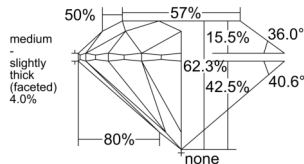

GIA®

FACSIMILE

GIA REPORT 7548599422

Verify this report at GIA.edu

GIA NATURAL DIAMOND DOSSIER®

February 06, 2026
GIA Report Number 7548599422
Shape and Cutting Style ..... Round Brilliant
Measurements ..... 4.25 - 4.29 x 2.66 mm

GRADING RESULTS

Carat Weight ..... 0.30 carat
Color Grade ..... J
Clarity Grade S11
Cut Grade ..... Excellent

ADDITIONAL GRADING INFORMATION

Polish ..... Excellent
Symmetry ..... Excellent
Fluorescence ..... None
Clarity Characteristics ..... Crystal
Inscription(s): GIA 7548599422

PROPORTIONS

GRADING SCALES

GIA COLOR SCALE

COLOREDNESS	D
	E
	F
	G
	H
	I
	J
NEAR COLORLESS	K
	L
Faint	M
	N
	O
	P
Very Light	R
	S
	T
	U
	V
Light	W
	X
	Y
	Z

GIA CLARITY SCALE

FLAWLESS	INTERNAL FLAWLESS	
		FLAWLESS
VERY VERY SLIGHTLY INCLUDED	VVS₁	
	VVS₂	
VERY SLIGHTLY INCLUDED	VS₁	
	VS₂	
SLIGHTLY INCLUDED	SI₁	
	SI₂	
INCLUDED	I₁	
	I₂	
	I₃	

GIA CUT SCALE

EXCELLENT
VERY GOOD
GOOD
FAIR
POOR