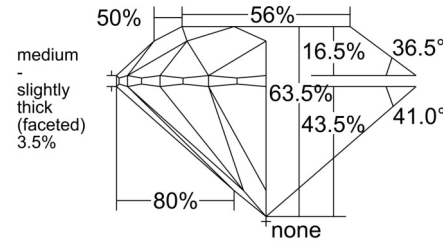

GIA NATURAL DIAMOND GRADING REPORT

February 09, 2026

GIA Report Number 7548603210

Shape and Cutting Style Round Brilliant

Measurements 7.23 - 7.27 x 4.60 mm

GRADING RESULTS

Carat Weight 1.50 carat

Color Grade F

Clarity Grade SI1

Cut Grade Excellent

ADDITIONAL GRADING INFORMATION

Polish Very Good

Symmetry Excellent

Fluorescence None

Inscription(s): GIA 7548603210

Comments: Additional clouds are not shown. Pinpoints are not shown.

PROPORTIONS

Profile to actual proportions

CLARITY CHARACTERISTICS

KEY TO SYMBOLS*

-  Cloud
-  Crystal
-  Needle
-  Feather
-  Natural

* Red symbols denote internal characteristics (inclusions). Green or black symbols denote external characteristics (blemishes). Diagram is an approximate representation of the diamond, and symbols shown indicate type, position, and approximate size of clarity characteristics. All clarity characteristics may not be shown. Details of finish are not shown.