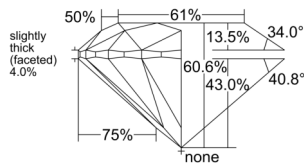

GIA®

FACSIMILE

GIA REPORT

7548615783

Verify this report at GIA.edu

GIA NATURAL DIAMOND DOSSIER®

February 10, 2026

GIA Report Number 7548615783

Shape and Cutting Style ..... Round Brilliant

Measurements ..... 4.70 - 4.74 x 2.86 mm

GRADING RESULTS

Carat Weight ..... 0.40 carat

Color Grade ..... G

Clarity Grade VVS1

Cut Grade ..... Excellent

ADDITIONAL GRADING INFORMATION

Polish ..... Excellent

Symmetry ..... Excellent

Fluorescence ..... Strong Blue

Clarity Characteristics ..... Pinpoint

Inscription(s): GIA 7548615783

PROPORTIONS

Profile to actual proportions

GRADING SCALES

GIA
COLOR
SCALE

COLORLESS	D
	E
	F
	G
	H
	I
	J
NEAR COLORLESS	K
	L
FANT	M
	N
	O
	P
VERY LIGHT	Q
	R
	S
	T
	U
	V
LIGHT	W
	X
	Y
	Z

GIA
CLARITY
SCALE

	FLAWLESS
	INTERNALLY FLAWLESS
VERY VERY SLIGHTLY INCLUDED	VVS₁
	VVS₂
VERY SLIGHTLY INCLUDED	VS₁
	VS₂
SLIGHTLY INCLUDED	SI₁
	SI₂
INCLUDED	I₁
	I₂
	I₃

GIA
CUT
SCALE

	EXCELLENT
	VERY GOOD
	GOOD
	FAIR
	POOR