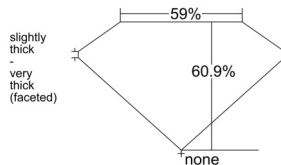

GIA®

FACSIMILE

GIA REPORT

7548627931

Verify this report at GIA.edu

GIA NATURAL DIAMOND DOSSIER®

February 11, 2026

GIA Report Number 7548627931

Shape and Cutting Style ..... Heart Brilliant

Measurements ..... 4.15 x 4.86 x 2.96 mm

GRADING RESULTS

Carat Weight ..... 0.35 carat

Color Grade ..... H

Clarity Grade VS2

ADDITIONAL GRADING INFORMATION

Polish ..... Excellent

Symmetry ..... Excellent

Fluorescence ..... None

Clarity Characteristics ..... Feather, Crystal

Inscription(s): GIA 7548627931

PROPORTIONS

Profile not to actual proportions

GRADING SCALES

GIA COLOR SCALE		GIA CLARITY SCALE			
COLORLESS	D	VERY VERY SLIGHTLY INCLUDED	FLAWLESS		
	E		INTERNALLY FLAWLESS		
	F		VVS₁		
	G		VVS₂		
	NEAR COLORLESS	H	VERY SLIGHTLY INCLUDED	VS₁	
		I		VS₂	
		FAINT	J	SLIGHTLY INCLUDED	SI₁
			K		SI₂
	L		I₁		
	M		I₂		
N	I₃				
O					
VERT LIGHT	P	INCLUDED			
	Q				
	R				
	S				
	T				
	U				
	V				
LIGHT	W				
	X				
	Y				
	Z