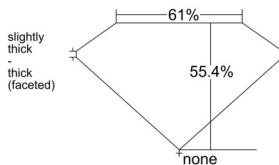

GIA®

FACSIMILE

GIA REPORT 7548632822

Verify this report at GIA.edu

GIA NATURAL DIAMOND DOSSIER®

February 12, 2026
GIA Report Number 7548632822
Shape and Cutting Style ..... Heart Brilliant
Measurements ..... 6.12 x 6.81 x 3.77 mm

GRADING RESULTS

Carat Weight ..... 0.90 carat
Color Grade ..... F
Clarity Grade VVS2

ADDITIONAL GRADING INFORMATION

Polish ..... Excellent
Symmetry ..... Excellent
Fluorescence ..... None
Clarity Characteristics ..... Cloud, Pinpoint, Surface Graining
Inscription(s): GIA 7548632822

PROPORTIONS

Profile not to actual proportions

GRADING SCALES

GIA COLOR SCALE		GIA CLARITY SCALE			
COLORLESS	D	VERY VERY SLIGHTLY INCLUDED	FLAWLESS		
	E		INTERNALLY FLAWLESS		
	F	VERY SLIGHTLY INCLUDED	VVS₁		
	G		VVS₂		
	H		VS₁		
	NEAR COLORLESS	I	SLIGHTLY INCLUDED	VS₂	
		J		SI₁	
		FAINT	K	INCLUDED	SI₂
			L		I₁
			M		I₂
VERT LIGHT	N	LIGHT	I₃		
	O				
	P				
	Q				
	R				
	S				
	T				
LIGHT	U				
	V				
	W				
	X				
Y					
Z