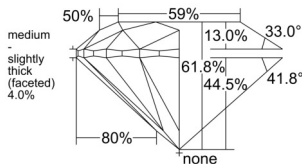

GIA®

FACSIMILE

GIA REPORT 7548648641

Verify this report at GIA.edu

GIA NATURAL DIAMOND DOSSIER®

February 16, 2026
GIA Report Number 7548648641
Shape and Cutting Style ..... Round Brilliant
Measurements ..... 4.93 - 4.96 x 3.05 mm

GRADING RESULTS

Carat Weight ..... 0.46 carat
Color Grade ..... F
Clarity Grade VS2
Cut Grade ..... Excellent

ADDITIONAL GRADING INFORMATION

Polish ..... Excellent
Symmetry ..... Excellent
Fluorescence ..... None
Clarity Characteristics ..... Crystal
Inscription(s): GIA 7548648641

PROPORTIONS

Profile to actual proportions