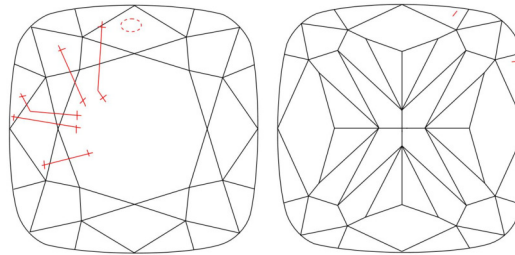

GIA NATURAL DIAMOND GRADING REPORT

February 23, 2026

GIA Report Number ..... 7548684876

Shape and Cutting Style ..... Cushion Modified Brilliant

Measurements ..... 5.50 x 5.47 x 3.80 mm

GRADING RESULTS

Carat Weight ..... 1.01 carat

PROPORTIONS

Profile not to actual proportions

CLARITY CHARACTERISTICS

KEY TO SYMBOLS\*

-  Twinning Wisp
-  Cloud
-  Feather

\* Red symbols denote internal characteristics (inclusions). Green or black symbols denote external characteristics (blemishes). Diagram is an approximate representation of the diamond, and symbols shown indicate type, position, and approximate size of clarity characteristics. All clarity characteristics may not be shown. Details of finish are not shown.