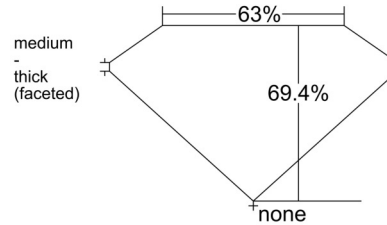

GIA NATURAL DIAMOND GRADING REPORT

February 23, 2026

GIA Report Number ..... 7548684876

Shape and Cutting Style ..... Cushion Modified Brilliant

Measurements ..... 5.50 x 5.47 x 3.80 mm

GRADING RESULTS

Carat Weight ..... 1.01 carat

Color Grade ..... H

Clarity Grade ..... SI1

ADDITIONAL GRADING INFORMATION

Polish ..... Excellent

Symmetry ..... Very Good

Fluorescence ..... None

Inscription(s): GIA 7548684876

**Comments:** Additional twinning wisps, additional clouds, pinpoints and surface graining are not shown.

PROPORTIONS

Profile not to actual proportions

CLARITY CHARACTERISTICS

KEY TO SYMBOLS\*

-  Twinning Wisp
-  Cloud
-  Feather

\* Red symbols denote internal characteristics (inclusions). Green or black symbols denote external characteristics (blemishes). Diagram is an approximate representation of the diamond, and symbols shown indicate type, position, and approximate size of clarity characteristics. All clarity characteristics may not be shown. Details of finish are not shown.