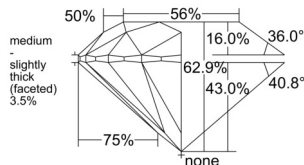

GIA®

FACSIMILE

GIA REPORT

7548686219

Verify this report at GIA.edu

GIA NATURAL DIAMOND DOSSIER®

February 24, 2026

GIA Report Number 7548686219

Shape and Cutting Style ..... Round Brilliant

Measurements ..... 4.64 - 4.66 x 2.93 mm

GRADING RESULTS

Carat Weight ..... 0.39 carat

Color Grade ..... J

Clarity Grade VS1

Cut Grade ..... Excellent

ADDITIONAL GRADING INFORMATION

Polish ..... Excellent

Symmetry ..... Excellent

Fluorescence ..... None

Clarity Characteristics..... Crystal, Feather, Needle, Pinpoint

Inscription(s): GIA 7548686219

PROPORTIONS

Profile to actual proportions