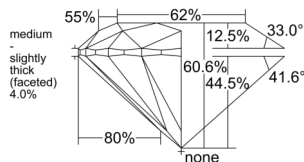

GIA®

FACSIMILE

GIA REPORT

7548690976

Verify this report at GIA.edu

GIA NATURAL DIAMOND DOSSIER®

February 24, 2026

GIA Report Number 7548690976

Shape and Cutting Style ..... Round Brilliant

Measurements ..... 6.20 - 6.24 x 3.77 mm

GRADING RESULTS

Carat Weight ..... 0.90 carat

Color Grade ..... D

Clarity Grade SI2

Cut Grade ..... Excellent

ADDITIONAL GRADING INFORMATION

Polish ..... Excellent

Symmetry ..... Excellent

Fluorescence ..... Medium Blue

Clarity Characteristics ..... Crystal

Inscription(s): GIA 7548690976

PROPORTIONS

Profile to actual proportions

GRADING SCALES

GIA COLOR SCALE

COLOURESS	D
	E
	F
	G
	H
	I
	J
NEAR COLOURESS	K
	L
Faint	M
	N
	O
	P
Very Light	Q
	R
	S
	T
	U
	V
Light	W
	X
	Y
	Z

GIA CLARITY SCALE

VERY VERY SLIGHTLY INCLUDED	FLAWLESS
	INTERNALLY FLAWLESS
VERY SLIGHTLY INCLUDED	VVS₁
	VVS₂
SLIGHTLY INCLUDED	VS₁
	VS₂
INCLUDED	SI₁
	SI₂
	I₁
	I₂
	I₃

GIA CUT SCALE

EXCELLENT
VERY GOOD
GOOD
FAIR
POOR