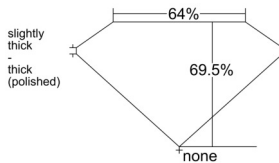

GIA®

FACSIMILE

GIA REPORT 7548737655

Verify this report at GIA.edu

GIA NATURAL DIAMOND DOSSIER®

March 04, 2026
GIA Report Number 7548737655
Shape and Cutting Style ..... Square Emerald Cut
Measurements ..... 4.79 x 4.78 x 3.32 mm

GRADING RESULTS

Carat Weight ..... 0.70 carat
Color Grade ..... E
Clarity Grade VS2

ADDITIONAL GRADING INFORMATION

Polish ..... Excellent
Symmetry ..... Very Good
Fluorescence ..... None
Clarity Characteristics ..... Crystal, Cloud
Inscription(s): GIA 7548737655

PROPORTIONS

Profile not to actual proportions

GRADING SCALES

GIA COLOR SCALE		GIA CLARITY SCALE			
COLORLESS	D	VERY VERY SLIGHTLY INCLUDED	FLAWLESS		
	E		INTERNALLY FLAWLESS		
	F	VERY SLIGHTLY INCLUDED	VVS₁		
	G		VVS₂		
	H		VS₁		
	NEAR COLORLESS	I	SLIGHTLY INCLUDED	VS₂	
		J		SI₁	
		FAINT	K	INCLUDED	SI₂
			L		I₁
			M		I₂
VERT LIGHT	N	LIGHT	I₃		
	O				
	P				
	Q				
	R