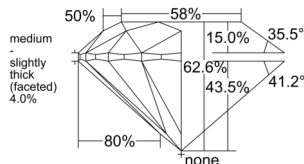

GIA®

FACSIMILE

GIA REPORT 7548753801

Verify this report at GIA.edu

GIA NATURAL DIAMOND DOSSIER®

March 05, 2026
GIA Report Number 7548753801
Shape and Cutting Style ..... Round Brilliant
Measurements ..... 5.64 - 5.68 x 3.54 mm

GRADING RESULTS

Carat Weight ..... 0.70 carat
Color Grade ..... G
Clarity Grade VS2
Cut Grade ..... Excellent

ADDITIONAL GRADING INFORMATION

Polish ..... Excellent
Symmetry ..... Excellent
Fluorescence ..... None
Clarity Characteristics ..... Crystal, Cloud
Inscription(s): GIA 7548753801

PROPORTIONS

GRADING SCALES

GIA COLOR SCALE

COLORED	D
	E
	F
	G
	H
	I
	J
NEAR COLORLESS	K
	L
	M
	N
	O
	P
	Q
	R
	S
	T
	U
	V
	W
	X
	Y
LIGHT	Z

GIA CLARITY SCALE

FLAWLESS	INTERNAL FLAWLESS	
		FLAWLESS
VERY VERY SLIGHTLY INCLUDED	VVS₁	
	VVS₂	
VERY SLIGHTLY INCLUDED	VS₁	
	VS₂	
SLIGHTLY INCLUDED	SI₁	
	SI₂	
INCLUDED	I₁	
	I₂	
	I₃	

GIA CUT SCALE

EXCELLENT
VERY GOOD
GOOD
FAIR
POOR