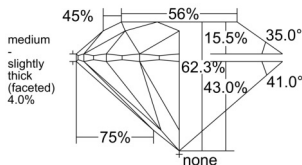

GIA®

FACSIMILE

GIA REPORT

7548754847

Verify this report at GIA.edu

GIA NATURAL DIAMOND DOSSIER®

March 27, 2026

GIA Report Number 7548754847

Shape and Cutting Style ..... Round Brilliant

Measurements ..... 4.90 - 4.91 x 3.05 mm

GRADING RESULTS

Carat Weight ..... 0.45 carat

Color Grade ..... K

Clarity Grade VS1

Cut Grade ..... Excellent

ADDITIONAL GRADING INFORMATION

Polish ..... Excellent

Symmetry ..... Excellent

Fluorescence ..... None

Clarity Characteristics ..... Crystal

Inscription(s): GIA 7548754847

PROPORTIONS

Profile to actual proportions