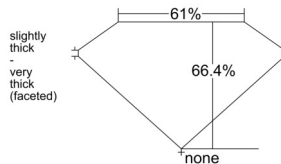

GIA®

FACSIMILE

GIA REPORT

7548756143

Verify this report at GIA.edu

GIA NATURAL DIAMOND DOSSIER®

March 05, 2026
GIA Report Number 7548756143
Shape and Cutting Style ..... Oval Brilliant
Measurements ..... 7.24 x 5.37 x 3.57 mm

GRADING RESULTS

Carat Weight ..... 0.91 carat
Color Grade ..... H
Clarity Grade VS1

ADDITIONAL GRADING INFORMATION

Polish ..... Excellent
Symmetry ..... Excellent
Fluorescence ..... None
Clarity Characteristics..... Crystal, Cloud, Feather, Pinpoint
Inscription(s): GIA 7548756143

PROPORTIONS

Profile not to actual proportions

GRADING SCALES

GIA COLOR SCALE		GIA CLARITY SCALE		
COLORLESS	D	VERY SLIGHTLY INCLUDED	FLAWLESS	
	E		INTERNALLY FLAWLESS	
	F	VS₁		
	G			
	H			
	NEAR COLORLESS	I	VS₂	
		J		
		FAINT	K	VS₁
			L	VS₂
			M	SI₁
VERT LIGHT	N	SLIGHTLY INCLUDED	SI₂	
	O			
	P	INCLUDED		
	Q			
	R			
	LIGHT	S	I₁	
		T	I₂	
U		I₃		
V				
W				
X				
Y				
Z