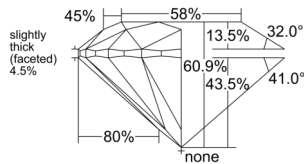

GIA®

FACSIMILE

GIA REPORT

7548774609

Verify this report at GIA.edu

GIA NATURAL DIAMOND DOSSIER®

March 10, 2026

GIA Report Number 7548774609

Shape and Cutting Style ..... Round Brilliant

Measurements ..... 3.66 - 3.68 x 2.24 mm

GRADING RESULTS

Carat Weight ..... 0.18 carat

Color Grade ..... E

Clarity Grade VS1

Cut Grade ..... Excellent

ADDITIONAL GRADING INFORMATION

Polish ..... Excellent

Symmetry ..... Excellent

Fluorescence ..... None

Clarity Characteristics ..... Cloud

Inscription(s): GIA 7548774609

PROPORTIONS

Profile to actual proportions