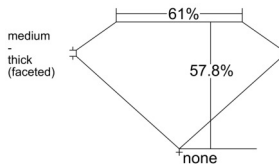

GIA®

FACSIMILE

GIA REPORT 7548817889

Verify this report at GIA.edu

GIA NATURAL DIAMOND DOSSIER®

March 17, 2026
GIA Report Number 7548817889
Shape and Cutting Style ..... Heart Brilliant
Measurements ..... 5.42 x 6.24 x 3.61 mm

GRADING RESULTS

Carat Weight ..... 0.70 carat
Color Grade ..... G
Clarity Grade VS1

ADDITIONAL GRADING INFORMATION

Polish ..... Excellent
Symmetry ..... Excellent
Fluorescence ..... None
Clarity Characteristics ..... Crystal, Cloud, Feather
Inscription(s): GIA 7548817889

PROPORTIONS

Profile not to actual proportions

GRADING SCALES

GIA COLOR SCALE		GIA CLARITY SCALE			
COLORLESS	D	NEAR COLORLESS	FLAWLESS		
	E		INTERNALLY FLAWLESS		
	F		VERY VERY SLIGHTLY INCLUDED	VVS₁	
	G			VVS₂	
	H		VERY SLIGHTLY INCLUDED	VS₁	
	I			VS₂	
	J			SLIGHTLY INCLUDED	SI₁
	K		SI₂		
	FAINT		L	VERTICALLY INCLUDED	I₁
			M		I₂
N		I₃			
O			INCLUDED		
P					
Q					
R					
S					
LIGHT	T				
	U				
	V				
	W				
	X				
	Y				
	Z