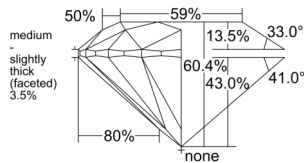

GIA®

FACSIMILE

GIA REPORT

7548820234

Verify this report at GIA.edu

GIA NATURAL DIAMOND DOSSIER®

March 17, 2026

GIA Report Number 7548820234

Shape and Cutting Style ..... Round Brilliant

Measurements ..... 4.36 - 4.39 x 2.64 mm

GRADING RESULTS

Carat Weight ..... 0.31 carat

Color Grade ..... J

Clarity Grade VS1

Cut Grade ..... Excellent

ADDITIONAL GRADING INFORMATION

Polish ..... Excellent

Symmetry ..... Excellent

Fluorescence ..... None

Clarity Characteristics..... Crystal, Cloud, Pinpoint

Inscription(s): GIA 7548820234

PROPORTIONS

Profile to actual proportions

GRADING SCALES

GIA
COLOR
SCALE

COLORLESS	D
	E
	F
	G
	H
	I
	J
NEAR COLORLESS	K
	L
Faint	M
	N
	O
	P
Very Light	Q
	R
	S
	T
	U
	V
Light	W
	X
	Y
	Z

GIA
CLARITY
SCALE

VERY VERY SLIGHTLY INCLUDED	FLAWLESS
	INTERNALLY FLAWLESS
VERY SLIGHTLY INCLUDED	VVS₁
	VVS₂
SLIGHTLY INCLUDED	VS₁
	VS₂
INCLUDED	SI₁
	SI₂
	I₁
	I₂
	I₃

GIA
CUT
SCALE

EXCELLENT
VERY GOOD
GOOD
FAIR
POOR