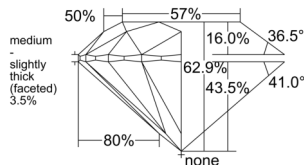

GIA®

FACSIMILE

GIA REPORT

7548822843

Verify this report at GIA.edu

GIA NATURAL DIAMOND DOSSIER®

March 17, 2026
GIA Report Number 7548822843
Shape and Cutting Style ..... Round Brilliant
Measurements ..... 4.78 - 4.81 x 3.02 mm

GRADING RESULTS

Carat Weight ..... 0.43 carat
Color Grade ..... K
Clarity Grade VVS2
Cut Grade ..... Excellent

ADDITIONAL GRADING INFORMATION

Polish ..... Excellent
Symmetry ..... Excellent
Fluorescence ..... None
Clarity Characteristics ..... Cloud
Inscription(s): GIA 7548822843

PROPORTIONS

Profile to actual proportions

GRADING SCALES

GIA COLOR SCALE

COLORED	D
	E
	F
	G
	H
	I
	J
NEAR COLORLESS	K
	L
	M
	N
	O
	P
	Q
	R
	S
	T
	U
	V
	W
	X
	Y
LIGHT	Z

GIA CLARITY SCALE

FLAWLESS	INTERNAL FLAWLESS	
		FLAWLESS
VERY VERY SLIGHTLY INCLUDED	VVS₁	
	VVS₂	
VERY SLIGHTLY INCLUDED	VS₁	
	VS₂	
SLIGHTLY INCLUDED	SI₁	
	SI₂	
INCLUDED	I₁	
	I₂	
	I₃	

GIA CUT SCALE

EXCELLENT
VERY GOOD
GOOD
FAIR
POOR