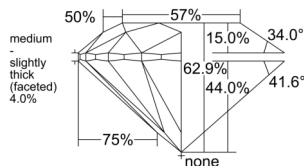

GIA®

FACSIMILE

GIA REPORT

7548843096

Verify this report at GIA.edu

GIA NATURAL DIAMOND DOSSIER®

March 20, 2026
GIA Report Number **7548843096**
Shape and Cutting Style ..... **Round Brilliant**
Measurements ..... **5.14 - 5.18 x 3.25 mm**

GRADING RESULTS

Carat Weight ..... **0.53 carat**
Color Grade ..... **G**
Clarity Grade **VS1**
Cut Grade ..... **Excellent**

ADDITIONAL GRADING INFORMATION

Polish ..... **Excellent**
Symmetry ..... **Excellent**
Fluorescence ..... **None**
Clarity Characteristics..... **Needle, Pinpoint**
Inscription(s): **GIA 7548843096**

PROPORTIONS

Profile to actual proportions

GRADING SCALES

GIA COLOR SCALE

COLOURLESS	D
	E
	F
	G
	H
	I
	J
NEAR COLOURLESS	K
	L
FAIN	M
	N
	O
	P
VERY LIGHT	Q
	R
	S
	T
	U
	V
	W
	X
	Y
LIGHT	Z

GIA CLARITY SCALE

FLAWLESS	INTERNAL FLAWLESS	
		FLAWLESS
VERY VERY SLIGHTLY INCLUDED	VVS₁	
	VVS₂	
VERY SLIGHTLY INCLUDED	VS₁	
	VS₂	
SLIGHTLY INCLUDED	SI₁	
	SI₂	
INCLUDED	I₁	
	I₂	
	I₃	

GIA CUT SCALE

EXCELLENT
VERY GOOD
GOOD
FAIR
POOR