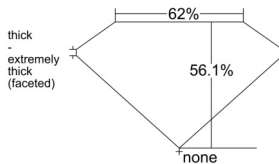

GIA®

FACSIMILE

GIA REPORT

7548847306

Verify this report at GIA.edu

GIA NATURAL DIAMOND DOSSIER®

March 20, 2026
GIA Report Number **7548847306**
Shape and Cutting Style ..... **Marquise Brilliant**
Measurements ..... **11.07 x 4.60 x 2.58 mm**

GRADING RESULTS

Carat Weight ..... **0.80 carat**
Color Grade ..... **D**
Clarity Grade **VVS1**

ADDITIONAL GRADING INFORMATION

Polish ..... **Excellent**
Symmetry ..... **Very Good**
Fluorescence ..... **Faint**
Clarity Characteristics..... **Pinpoint, Feather, Cavity**
Inscription(s): **GIA 7548847306**

PROPORTIONS

Profile not to actual proportions

GRADING SCALES

GIA COLOR SCALE		GIA CLARITY SCALE	
COLORLESS	D	VERY VERY SLIGHTLY INCLUDED	FLAWLESS
	E		INTERNALLY FLAWLESS
	F		VVS₁
	G		VVS₂
	H		VS₁
	I		VS₂
	J		SI₁
	K		SI₂
	L		I₁
	M		I₂
NEAR COLORLESS	N	SLIGHTLY INCLUDED	I₃
	O		
	P		
	Q		
FAINT	R		
	S		
	T		
	U		
VERY LIGHT	V		
	W		
	X		
	Y		
LIGHT	Z