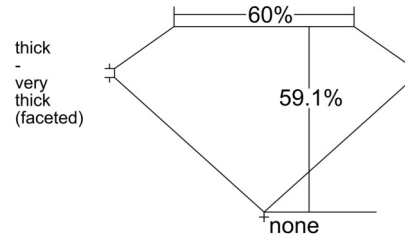

GIA NATURAL DIAMOND GRADING REPORT

March 23, 2026  
 GIA Report Number ..... 7548851368  
 Shape and Cutting Style ..... Pear Brilliant  
 Measurements ..... 13.08 x 8.38 x 4.95 mm

GRADING RESULTS

Carat Weight ..... 3.52 carat  
 Color Grade ..... J  
 Clarity Grade ..... SI2

PROPORTIONS

Profile not to actual proportions

CLARITY CHARACTERISTICS

KEY TO SYMBOLS\*

-  Knot
-  Crystal
-  Feather
-  Needle

\* Red symbols denote internal characteristics (inclusions). Green or black symbols denote external characteristics (blemishes). Diagram is an approximate representation of the diamond, and symbols shown indicate type, position, and approximate size of clarity characteristics. All clarity characteristics may not be shown. Details of finish are not shown.