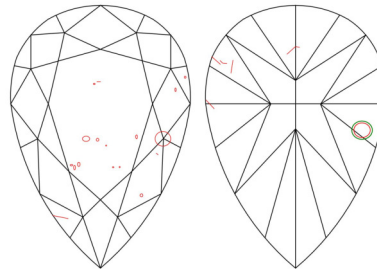

GIA NATURAL DIAMOND GRADING REPORT

March 23, 2026  
 GIA Report Number ..... 7548851368  
 Shape and Cutting Style ..... Pear Brilliant  
 Measurements ..... 13.08 x 8.38 x 4.95 mm

GRADING RESULTS

Carat Weight ..... 3.52 carat  
 Color Grade ..... J  
 Clarity Grade ..... SI2

ADDITIONAL GRADING INFORMATION

Polish ..... Excellent  
 Symmetry ..... Excellent  
 Fluorescence ..... Faint  
 Inscription(s): GIA 7548851368

**Comments:** Clouds, pinpoints and surface graining are not shown.

PROPORTIONS

Profile not to actual proportions

CLARITY CHARACTERISTICS

KEY TO SYMBOLS\*

-  Knot
-  Crystal
-  Feather
-  Needle

\* Red symbols denote internal characteristics (inclusions). Green or black symbols denote external characteristics (blemishes). Diagram is an approximate representation of the diamond, and symbols shown indicate type, position, and approximate size of clarity characteristics. All clarity characteristics may not be shown. Details of finish are not shown.