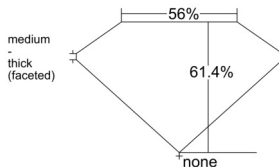

GIA®

FACSIMILE

GIA REPORT

7548851437

Verify this report at GIA.edu

GIA NATURAL DIAMOND DOSSIER®

March 23, 2026

GIA Report Number 7548851437

Shape and Cutting Style ..... Heart Brilliant

Measurements ..... 5.60 x 6.47 x 3.97 mm

GRADING RESULTS

Carat Weight ..... 0.82 carat

Color Grade ..... H

Clarity Grade VS1

ADDITIONAL GRADING INFORMATION

Polish ..... Excellent

Symmetry ..... Excellent

Fluorescence ..... None

Clarity Characteristics..... Feather, Pinpoint

Inscription(s): GIA 7548851437

PROPORTIONS

Profile not to actual proportions

GRADING SCALES

GIA COLOR SCALE		GIA CLARITY SCALE			
COLORLESS	D	VERY VERY SLIGHTLY INCLUDED	FLAWLESS		
	E		INTERNALLY FLAWLESS		
	F	VERY SLIGHTLY INCLUDED	VVS₁		
	G		VVS₂		
	H		VS₁		
	NEAR COLORLESS	I	SLIGHTLY INCLUDED	VS₂	
		J		SI₁	
		FAINT	K	INCLUDED	SI₂
			L		I₁
			M		I₂
VERT LIGHT			N	INCLUDED	I₃
			O		
			P		
	Q				
LIGHT	R				
	S				
	T				
	U				
	V				
	Z