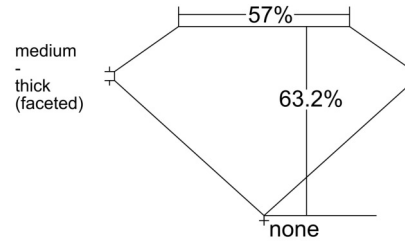

GIA NATURAL DIAMOND GRADING REPORT

March 24, 2026  
 GIA Report Number ..... 7548854479  
 Shape and Cutting Style ..... Oval Brilliant  
 Measurements ..... 7.96 x 5.64 x 3.56 mm

GRADING RESULTS

Carat Weight ..... 1.01 carat  
 Color Grade ..... F  
 Clarity Grade ..... VVS2

Profile not to actual proportions

CLARITY CHARACTERISTICS

KEY TO SYMBOLS\*

-  Needle
-  Cloud
-  Pinpoint

\* Red symbols denote internal characteristics (inclusions). Green or black symbols denote external characteristics (blemishes). Diagram is an approximate representation of the diamond, and symbols shown indicate type, position, and approximate size of clarity characteristics. All clarity characteristics may not be shown. Details of finish are not shown.