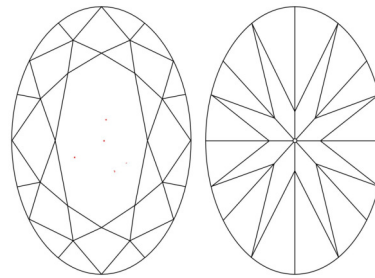

GIA NATURAL DIAMOND GRADING REPORT

March 24, 2026  
 GIA Report Number ..... 7548854479  
 Shape and Cutting Style ..... Oval Brilliant  
 Measurements ..... 7.96 x 5.64 x 3.56 mm

GRADING RESULTS

Carat Weight ..... 1.01 carat  
 Color Grade ..... F  
 Clarity Grade ..... VVS2

ADDITIONAL GRADING INFORMATION

Polish ..... Excellent  
 Symmetry ..... Excellent  
 Fluorescence ..... Faint  
 Inscription(s): GIA 7548854479  
**Comments:** Additional pinpoints are not shown.

PROPORTIONS

Profile not to actual proportions

CLARITY CHARACTERISTICS

KEY TO SYMBOLS\*

-  Needle
-  Cloud
-  Pinpoint

\* Red symbols denote internal characteristics (inclusions). Green or black symbols denote external characteristics (blemishes). Diagram is an approximate representation of the diamond, and symbols shown indicate type, position, and approximate size of clarity characteristics. All clarity characteristics may not be shown. Details of finish are not shown.