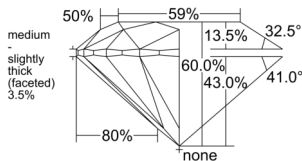

GIA®

FACSIMILE

GIA NATURAL DIAMOND DOSSIER®

March 23, 2026
GIA Report Number 7548859644
Shape and Cutting Style ..... Round Brilliant
Measurements ..... 3.67 - 3.69 x 2.21 mm

GRADING RESULTS

Carat Weight ..... 0.18 carat
Color Grade ..... F
Clarity Grade VS1
Cut Grade ..... Excellent

ADDITIONAL GRADING INFORMATION

Polish ..... Excellent
Symmetry ..... Excellent
Fluorescence ..... Faint
Clarity Characteristics..... Crystal, Pinpoint
Inscription(s): GIA 7548859644

GIA REPORT 7548859644

Verify this report at GIA.edu

PROPORTIONS

Profile to actual proportions

GRADING SCALES

GIA COLOR SCALE	GIA CLARITY SCALE	GIA CUT SCALE	
D	FLAWLESS	EXCELLENT	
E	INTERNALLY FLAWLESS		
F		VVS₁	VERY GOOD
G	VVS₂		
H	VS₁	GOOD	
I	VS₂		
J	SI₁	FAIR	
K	SI₂		
L	I₁	POOR	
M			
N			
O	I₂		
P			
Q			
R	I₃		
S			
T			
U			
V			
W			
X			
Y			
Z