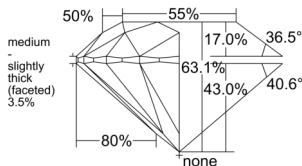

GIA®

FACSIMILE

GIA REPORT 7548873255

Verify this report at GIA.edu

GIA NATURAL DIAMOND DOSSIER®

March 24, 2026
GIA Report Number 7548873255
Shape and Cutting Style ..... Round Brilliant
Measurements ..... 5.23 - 5.27 x 3.31 mm

GRADING RESULTS

Carat Weight ..... 0.56 carat
Color Grade ..... D
Clarity Grade S11
Cut Grade ..... Excellent

ADDITIONAL GRADING INFORMATION

Polish ..... Excellent
Symmetry ..... Excellent
Fluorescence ..... None
Clarity Characteristics ..... Crystal, Feather
Inscription(s): GIA 7548873255

PROPORTIONS

Profile to actual proportions