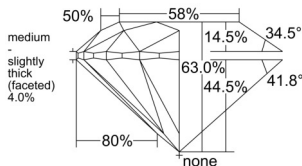

GIA®

FACSIMILE

GIA NATURAL DIAMOND DOSSIER®

March 25, 2026
GIA Report Number 7548886356
Shape and Cutting Style ..... Round Brilliant
Measurements ..... 6.12 - 6.16 x 3.87 mm

GRADING RESULTS

Carat Weight ..... 0.90 carat
Color Grade ..... G
Clarity Grade S11
Cut Grade ..... Excellent

ADDITIONAL GRADING INFORMATION

Polish ..... Excellent
Symmetry ..... Excellent
Fluorescence ..... None
Clarity Characteristics ..... Crystal
Inscription(s): GIA 7548886356

GIA REPORT 7548886356

Verify this report at GIA.edu

PROPORTIONS

Profile to actual proportions