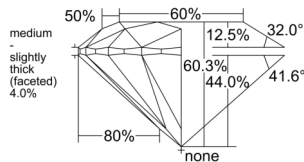

GIA®

FACSIMILE

GIA REPORT

7548897031

Verify this report at GIA.edu

GIA NATURAL DIAMOND DOSSIER®

March 27, 2026
GIA Report Number 7548897031
Shape and Cutting Style ..... Round Brilliant
Measurements ..... 4.34 - 4.35 x 2.62 mm

GRADING RESULTS

Carat Weight ..... 0.30 carat
Color Grade ..... K
Clarity Grade VS1
Cut Grade ..... Excellent

ADDITIONAL GRADING INFORMATION

Polish ..... Excellent
Symmetry ..... Excellent
Fluorescence ..... None
Clarity Characteristics ..... Needle, Cloud
Inscription(s): GIA 7548897031

PROPORTIONS

Profile to actual proportions

GRADING SCALES

GIA COLOR SCALE

COLORESS	D
	E
	F
	G
	H
	I
	J
NEAR COLORESS	K
	L
FANIT	M
	N
	O
	P
	R
VERY LIGHT	S
	T
	U
	V
	W
	X
	Y
LIGHT	Z

GIA CLARITY SCALE

FLAWLESS	INTERNAL FLAWLESS	
		FLAWLESS
VERY VERY SLIGHTLY INCLUDED	VVS₁	
	VVS₂	
VERY SLIGHTLY INCLUDED	VS₁	
	VS₂	
SLIGHTLY INCLUDED	SI₁	
	SI₂	
INCLUDED	I₁	
	I₂	
	I₃	

GIA CUT SCALE

EXCELLENT	
	VERY GOOD
GOOD	
FAIR	
POOR