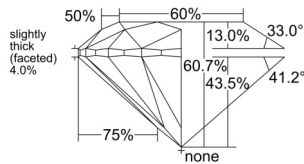

GIA®

FACSIMILE

GIA REPORT

7548902701

Verify this report at GIA.edu

GIA NATURAL DIAMOND DOSSIER®

March 31, 2026
GIA Report Number 7548902701
Shape and Cutting Style ..... Round Brilliant
Measurements ..... 4.29 - 4.31 x 2.61 mm

GRADING RESULTS

Carat Weight ..... 0.30 carat
Color Grade ..... F
Clarity Grade SI2
Cut Grade ..... Excellent

ADDITIONAL GRADING INFORMATION

Polish ..... Excellent
Symmetry ..... Excellent
Fluorescence ..... Strong Blue
Clarity Characteristics ..... Cloud
Inscription(s): GIA 7548902701

PROPORTIONS

Profile to actual proportions

GRADING SCALES

GIA COLOR SCALE

COLORLESS	D
	E
	F
	G
	H
	I
	J
NEAR COLORLESS	K
	L
FAIN	M
	N
	O
	P
	Q
VERY LIGHT	R
	S
	T
	U
	V
	W
	X
	Y
LIGHT	Z

GIA CLARITY SCALE

	FLAWLESS
	INTERNALLY FLAWLESS
VERY VERY SLIGHTLY INCLUDED	VVS₁
	VVS₂
VERY SLIGHTLY INCLUDED	VS₁
	VS₂
SLIGHTLY INCLUDED	SI₁
	SI₂
	I₁
	I₂
INCLUDED	I₃

GIA CUT SCALE

	EXCELLENT
	VERY GOOD
	GOOD
	FAIR
	POOR