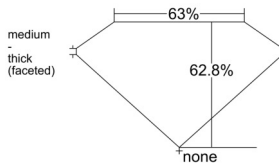

GIA®

FACSIMILE

GIA REPORT 7548914221

Verify this report at GIA.edu

GIA NATURAL DIAMOND DOSSIER®

April 01, 2026
GIA Report Number 7548914221
Shape and Cutting Style ..... Heart Brilliant
Measurements ..... 4.14 x 4.75 x 2.99 mm

GRADING RESULTS

Carat Weight ..... 0.35 carat
Color Grade ..... J
Clarity Grade VVS1

ADDITIONAL GRADING INFORMATION

Polish ..... Excellent
Symmetry ..... Excellent
Fluorescence ..... Faint
Clarity Characteristics ..... Feather
Inscription(s): GIA 7548914221

PROPORTIONS

Profile not to actual proportions

GRADING SCALES

GIA COLOR SCALE		GIA CLARITY SCALE	
COLORLESS	D	VERY VERY SLIGHTLY INCLUDED	FLAWLESS
	E		INTERNALLY FLAWLESS
	F		VVS₁
	G		VVS₂
	H		VS₁
	I		VS₂
	J		SI₁
	K		SI₂
	L		I₁
	M		I₂
NEAR COLORLESS	N	SLIGHTLY INCLUDED	I₃
	O		
	P		
	Q		
FAINT	R		
	S		
	T		
	U		
VERY LIGHT	V		
	W		
	X		
	Y		
LIGHT	Z