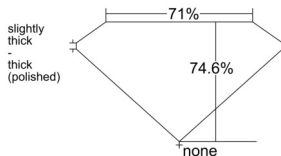

GIA®

FACSIMILE

GIA REPORT 7548945210

Verify this report at GIA.edu

GIA NATURAL DIAMOND DOSSIER®

April 02, 2026
GIA Report Number 7548945210
Shape and Cutting Style ..... Square Modified Brilliant
Measurements ..... 5.00 x 4.96 x 3.70 mm

GRADING RESULTS

Carat Weight ..... 0.80 carat
Color Grade I
Clarity Grade VS1

ADDITIONAL GRADING INFORMATION

Polish ..... Excellent
Symmetry ..... Very Good
Fluorescence ..... Medium Blue
Clarity Characteristics..... Crystal, Cloud, Feather, Pinpoint
Inscription(s): GIA 7548945210

PROPORTIONS

Profile not to actual proportions

GRADING SCALES

GIA COLOR SCALE		GIA CLARITY SCALE			
COLORLESS	D	VERY VERY SLIGHTLY INCLUDED	FLAWLESS		
	E		INTERNALLY FLAWLESS		
	F	VERY SLIGHTLY INCLUDED	VS₁		
	G		VS₂		
	H		VS₁		
	NEAR COLORLESS	I	SLIGHTLY INCLUDED	VS₂	
		J		SI₁	
		FAINT	K	INCLUDED	SI₂
			L		I₁
			M		I₂
VERT LIGHT	N	LIGHT	I₃		
	O				
	P				
	Q				
	R