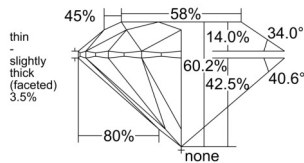

GIA®

FACSIMILE

GIA REPORT

7548949238

Verify this report at GIA.edu

GIA NATURAL DIAMOND DOSSIER®

April 02, 2026
GIA Report Number **7548949238**
Shape and Cutting Style ..... **Round Brilliant**
Measurements ..... **3.73 - 3.75 x 2.25 mm**

GRADING RESULTS

Carat Weight ..... **0.19 carat**
Color Grade ..... **E**
Clarity Grade **VS1**
Cut Grade ..... **Excellent**

ADDITIONAL GRADING INFORMATION

Polish ..... **Excellent**
Symmetry ..... **Excellent**
Fluorescence ..... **None**
Clarity Characteristics ..... **Cloud**
Inscription(s): GIA 7548949238

PROPORTIONS

Profile to actual proportions

GRADING SCALES

GIA COLOR SCALE

COLOURESS	D
	E
	F
	G
	H
	I
	J
NEAR COLOURESS	K
	L
FADING	M
	N
	O
	P
	Q
	R
	S
	T
	U
	V
	W
	X
	Y
	Z

GIA CLARITY SCALE

FLAWLESS	VERY VERY SLIGHTLY INCLUDED	VS₁	VS₂	SLIGHTLY INCLUDED	SI₁	SI₂	I₁	I₂	I₃	
										VERY SLIGHTLY INCLUDED
INTERNALLY FLAWLESS										

GIA CUT SCALE

EXCELLENT
VERY GOOD
GOOD
FAIR
POOR