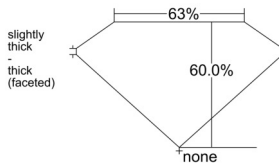

GIA®

FACSIMILE

GIA REPORT 7548959298

Verify this report at GIA.edu

GIA NATURAL DIAMOND DOSSIER®

April 06, 2026
GIA Report Number **7548959298**
Shape and Cutting Style ..... **Pear Brilliant**
Measurements ..... **8.37 x 4.97 x 2.98 mm**

GRADING RESULTS

Carat Weight ..... **0.76 carat**
Color Grade ..... **F**
Clarity Grade ..... **Internally Flawless**

ADDITIONAL GRADING INFORMATION

Polish ..... **Excellent**
Symmetry ..... **Excellent**
Fluorescence ..... **None**
Clarity Characteristics..... **Minor Details of Polish**
Inscription(s): **GIA 7548959298**

PROPORTIONS

Profile not to actual proportions

GRADING SCALES

GIA COLOR SCALE		GIA CLARITY SCALE			
COLORLESS	D	VERY VERY SLIGHTLY INCLUDED	FLAWLESS		
	E		INTERNALLY FLAWLESS		
	F		VVS₁		
	NEAR COLORLESS	G	VVS₂		
		H	VERY SLIGHTLY INCLUDED	VS₁	
		I		VS₂	
		FAINT	J	SLIGHTLY INCLUDED	SI₁
	K		SI₂		
	L		INCLUDED		I₁
	M			I₂	
N	I₃				
VERT LIGHT	O				
	P				
	Q				
	R				
	S				
	T				
LIGHT	U				
	V				
	W				
	X				
	Y				
	Z